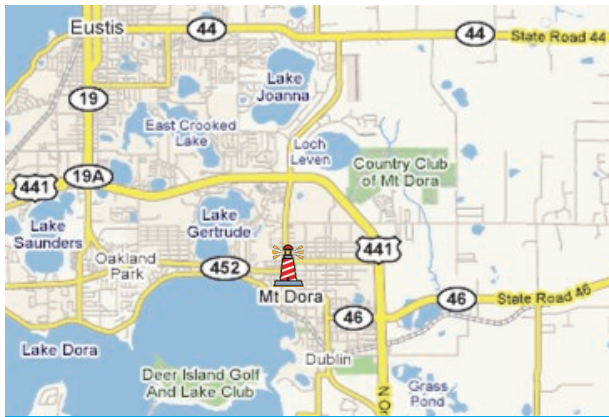

POINTS OF INTEREST

1. Mount Dora City Hall

510 N. Baker Street
(Corner of 5th Avenue and Baker Street)

2. Mount Dora Community Building

520 N. Baker Street

3. Donnelly Park

508 N. Donnelly Street

4. J. P. Donnelly House (Historic Landmark)

535 N. Donnelly Street

5. Mount Dora Center for the Arts

138 E. Fifth Avenue

6. Mount Dora History Museum

450 Royellou Lane

7. Mount Dora Area Chamber of Commerce

341 N. Alexander Street

8. Lakeside Inn (Historic Landmark)

100 N. Alexander Street

9. Grantham Point Lighthouse

311 S. Tremain Street

PARKING INFORMATION

Mount Dora has over **700 parking spaces** available.

Parking Garage

The City's covered parking garage is located downtown at Charles Avenue and Donnelly Street.

Parking Lots

Mount Dora has several public parking lots. The largest lot with 100 spaces is located 2 blocks from downtown, across the street from the First United Methodist Church on 5th Avenue.

Street Parking