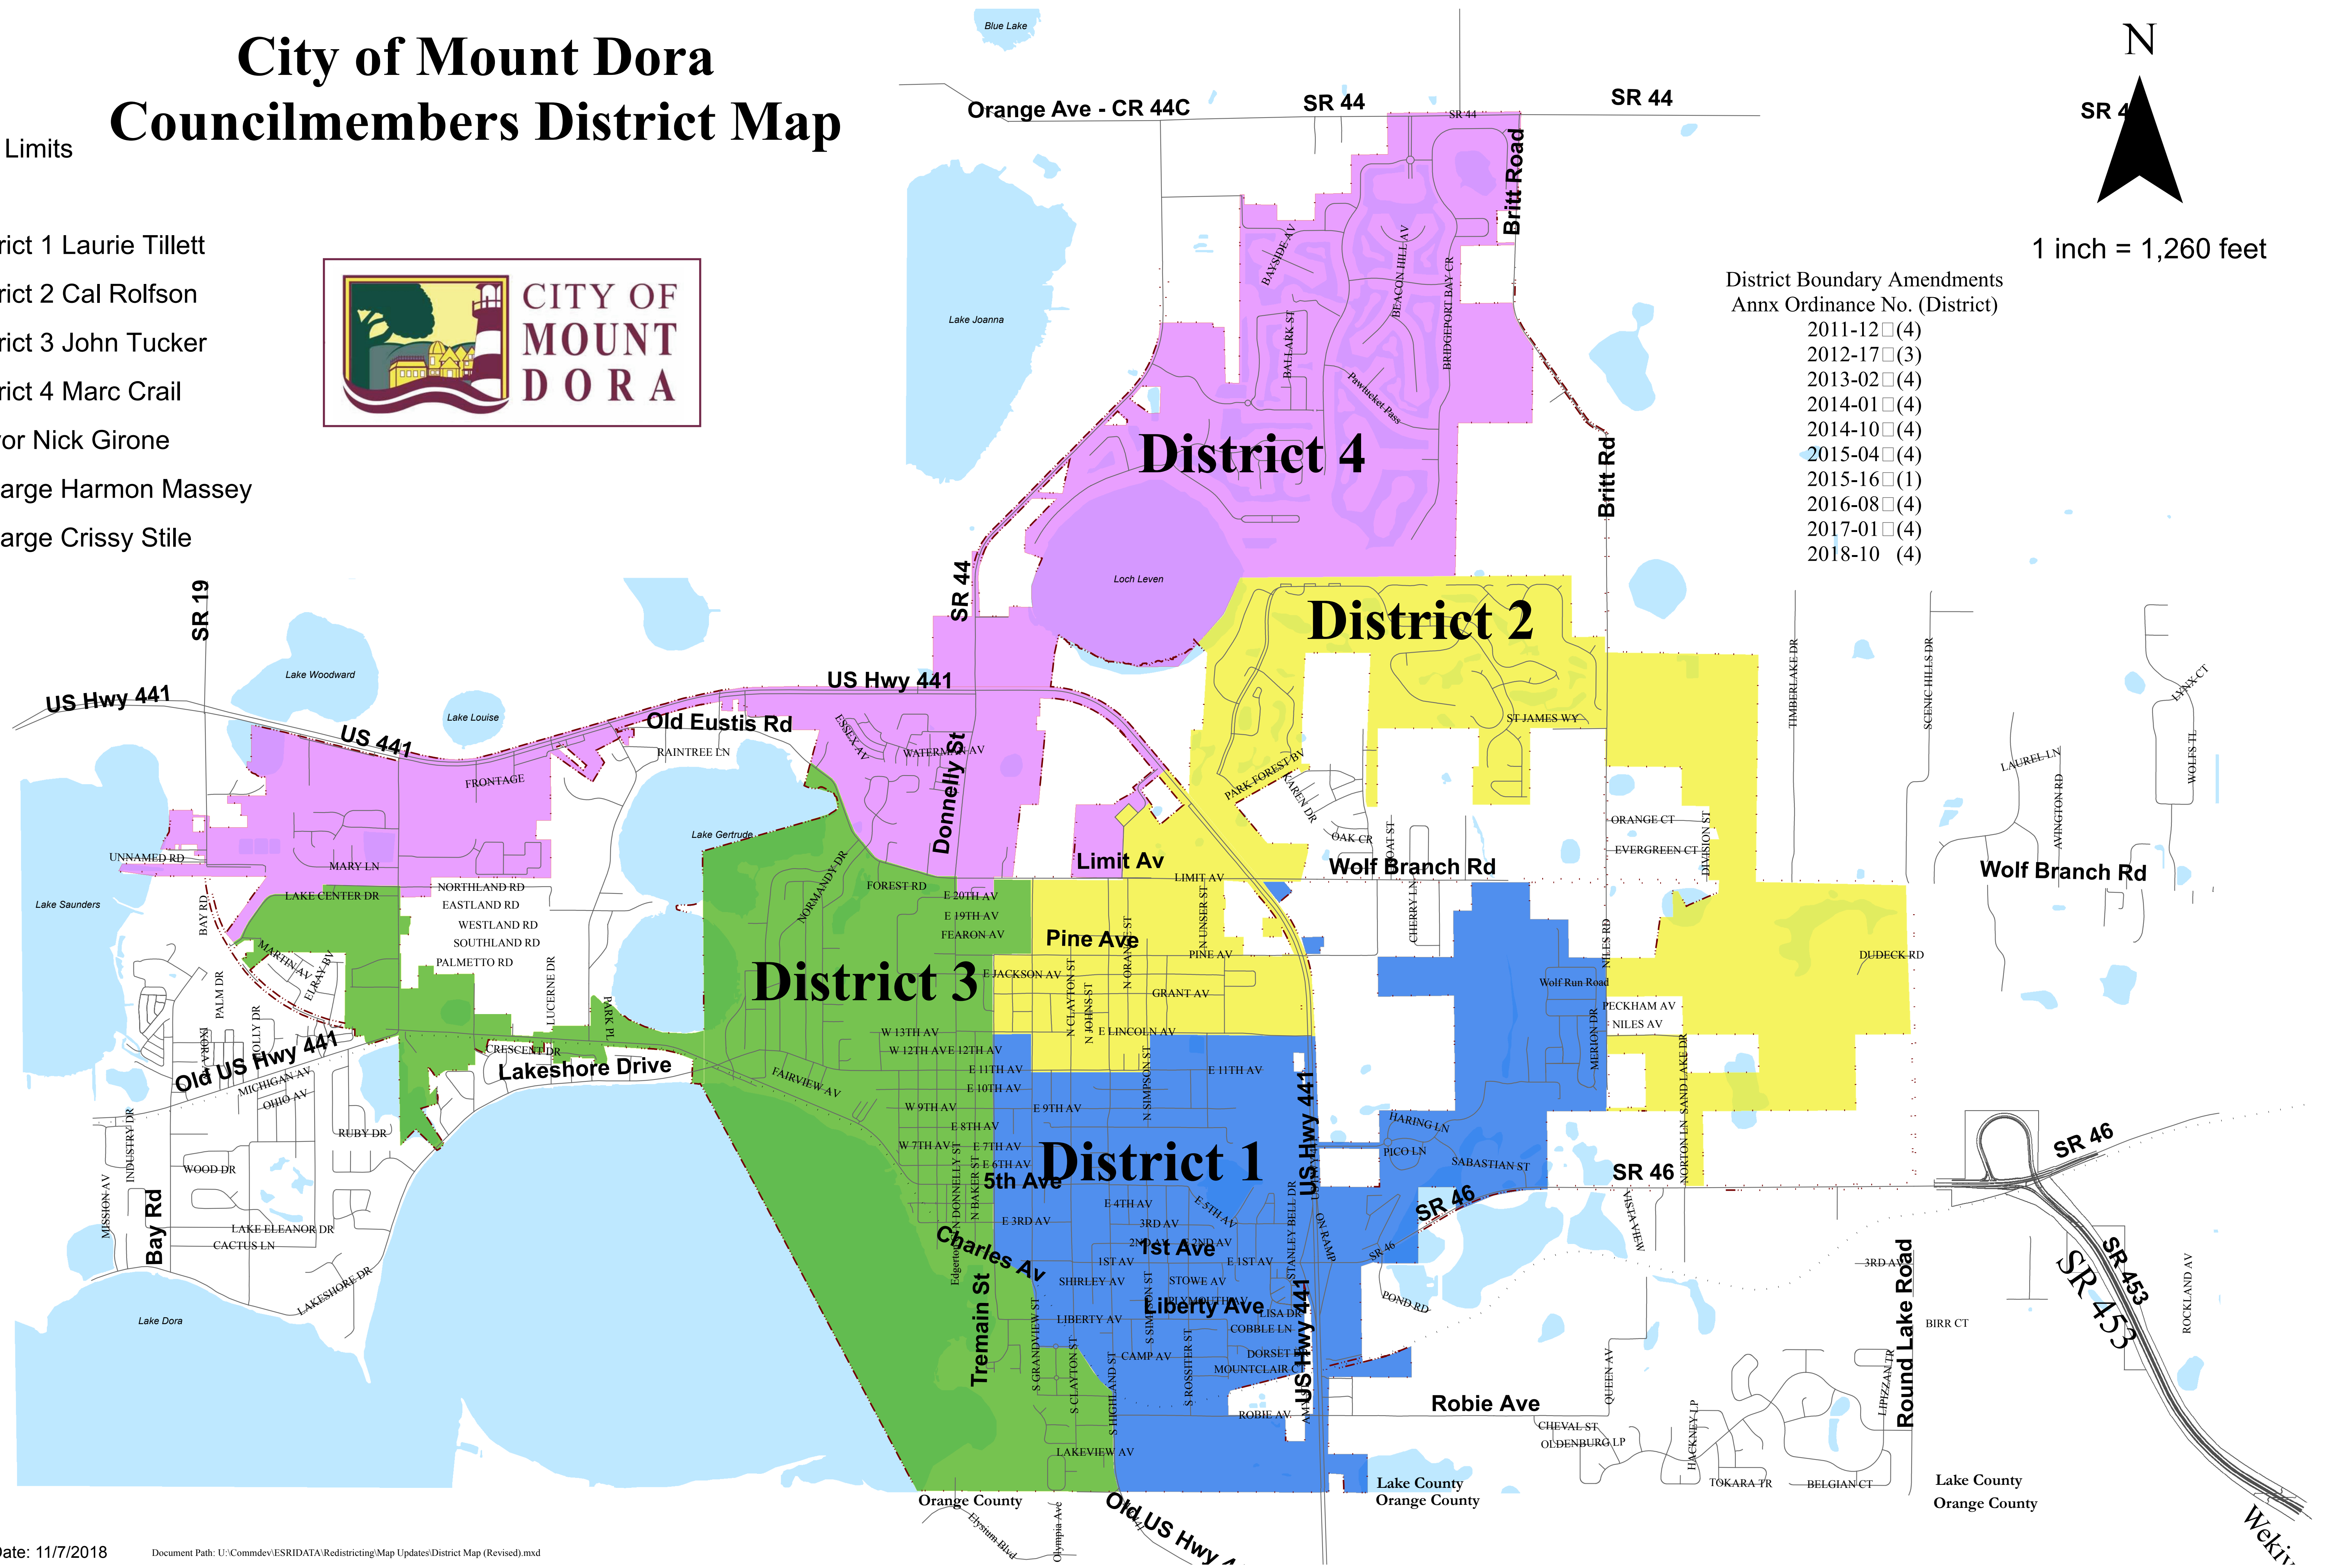

City of Mount Dora Councilmembers District Map

Legend

City Limits

Districts

District 1 Laurie Tillett

District 2 Cal Rolfson

District 3 John Tucker

District 4 Marc Crail

Mayor Nick Girone

At-Large Harmon Massey

At-Large Crissy Stile

1 inch = 1,260 feet

District Boundary Amendments Annx Ordinance No. (District)

- 2011-12 (4)
- 2012-17 (3)
- 2013-02 (4)
- 2014-01 (4)
- 2014-10 (4)
- 2015-04 (4)
- 2015-16 (1)
- 2016-08 (4)
- 2017-01 (4)
- 2018-10 (4)

Prepared by: Mount Dora Planning and Development Dept.